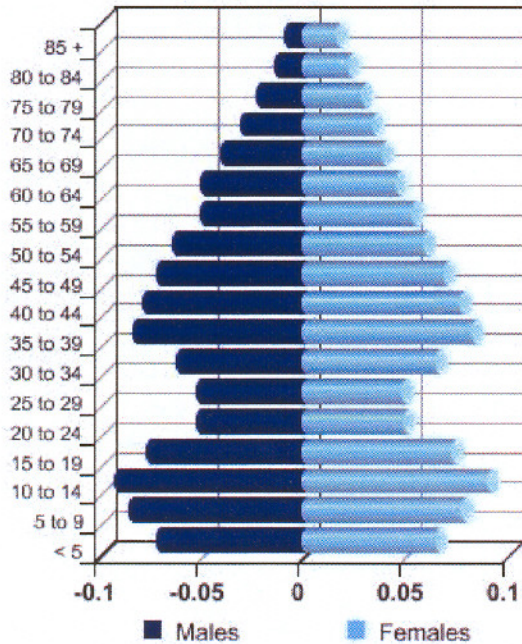

### Newaygo County People

The table below shows the total population reported by the U.S. Census Bureau for Newaygo County, and the state of Michigan in 1980, 1990 and 2000. It also reports the percent change in population over the time period. Between 1980 and 2000, population in Newaygo County grew 37.1 percent, and the state population grew 7.3 percent