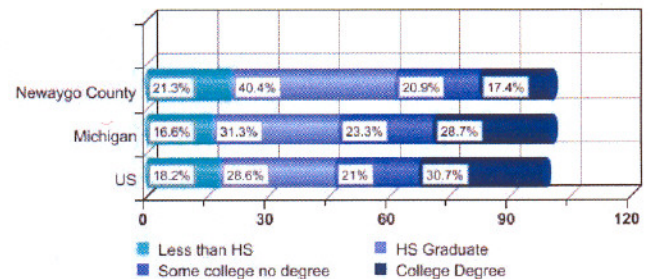

Newaygo County Home Ownership and Housing	Newaygo County	Michigan
Homeownership rate, 2000	84.4%	73.8%
Housing units in multi-unit structures, percent, 2000	4.6%	18.8%
Median value of owner-occupied housing units, 2000	$88,700	$115,600
Households, 2000	17,599	3,785,661
Persons per household, 2000	2.68	2.56
Housing units, 2002	23,830	4,331,986

* 2000 U.S. Census

Education in Newaygo County

College graduates comprised 17.4 percent of the population in Newaygo County in 2000. This compares to 28.7 percent for the state. The number of residents in Newaygo County with at least a high school education rose from 17050 (71.1%) to 23871 (78.7%) between 1990 and 2000.

Educational Attainment, 2000

Newaygo County Household Facts	Newaygo County	Michigan
Number of Households, 2000	17,599	3,785,661
Persons per household, 2000	2.68	2.56
Median household income, 1999	$37,130	$44,667
Persons below poverty, percent, 1999	11.6%	10.5%

* 2000 U.S. Census

Data Sources: Office of Social and Economic Trend Analysis, Iowa State University Based on US Census Bureau Statistics, and U.S. Census Bureau

MSU is an affirmative-action, equal opportunity institution; Michigan State University Extension programs and materials are open to all without regard to race, color, national origin, gender, religion, age, disability, political beliefs, sexual orientation, marital status, or family status. Issued in furtherance of MSU Extension work, acts of May 8 and June 30, 1914, in cooperation with the U.S. Department of Agriculture, Thomas G. Coon, Extension Director, Michigan State University, E. Lansing, MI 48824